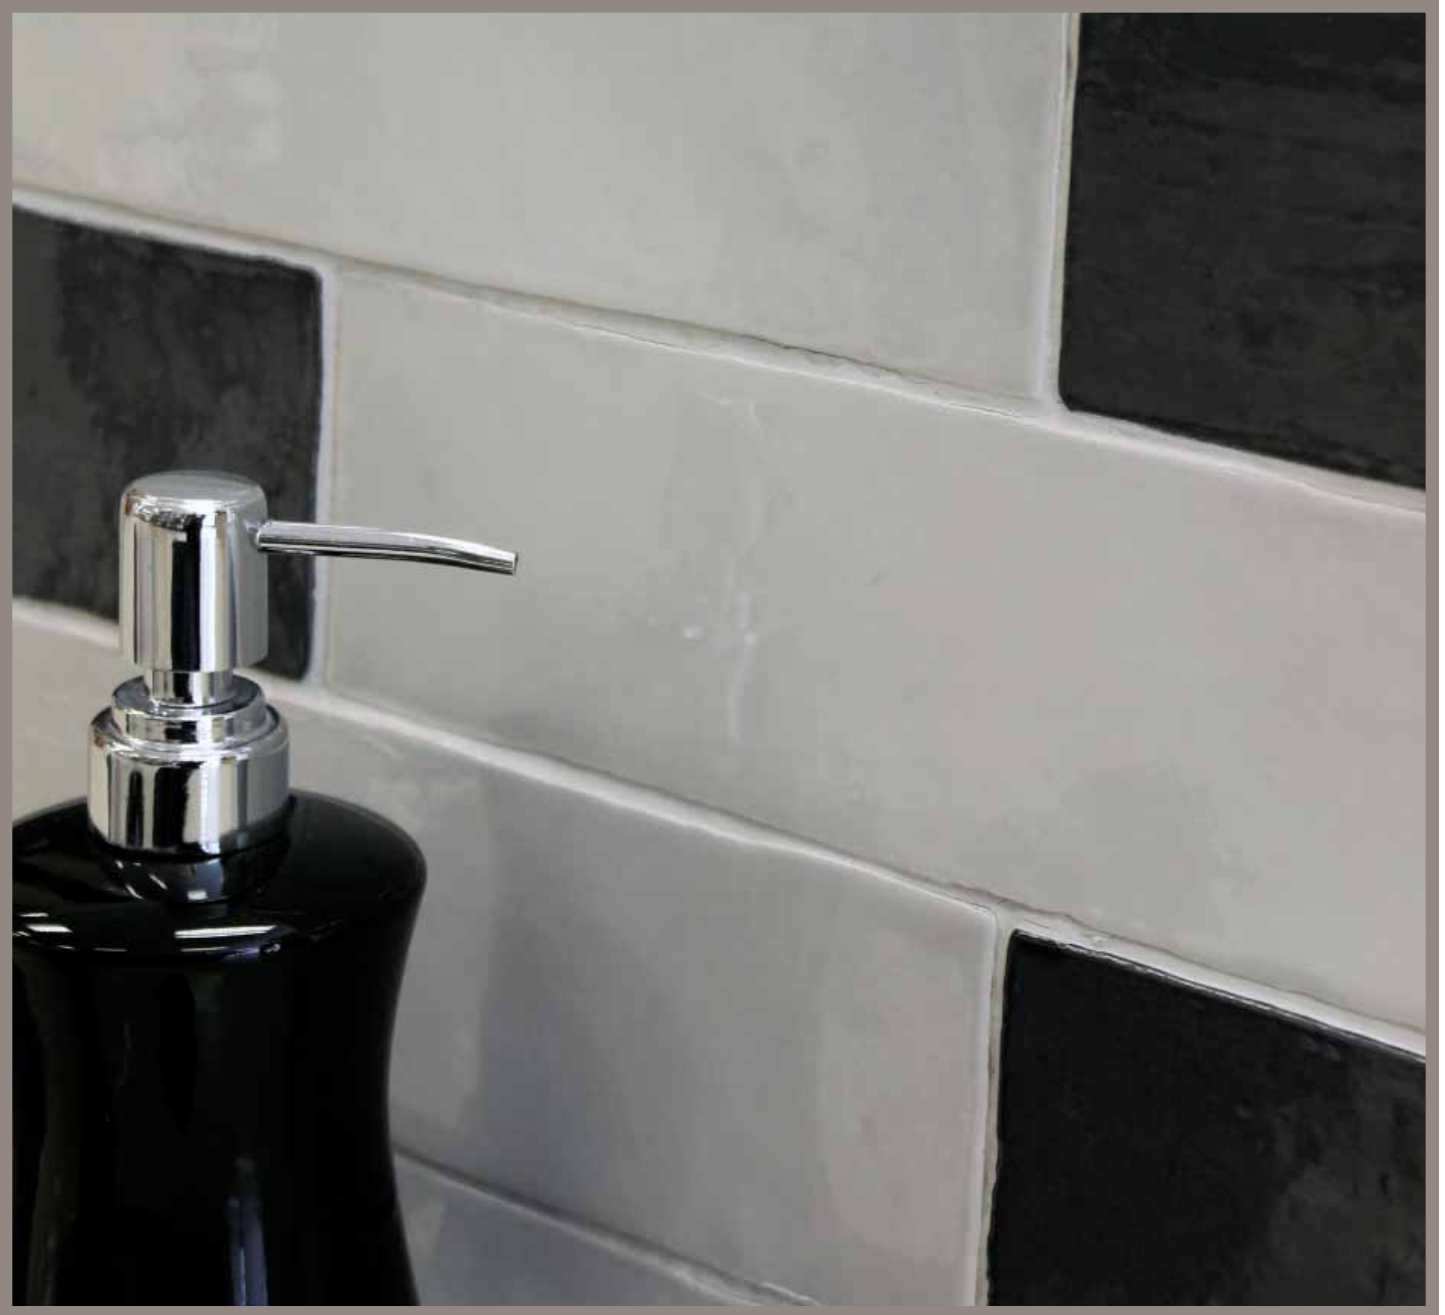

Manual

wall tile

COBSA-USA

NEW YORK | NEW JERSEY | MIAMI

Black Charcoal

COBMNBK312

| 3 x 12 |

COBMNBK36