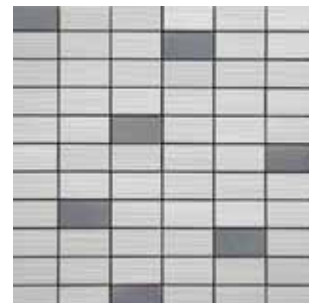

BELELGRMOS21

| 2x1 Mosaic |