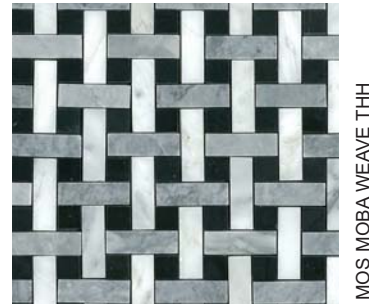

Custom Medallions and Borders Available.

Polished
| 1 7/8 x 5/8 |

Crema Marfil/Emperador Marron/Nero

Calacatta Gold/Honey Onyx/Onyx Cafe

Honed
| 1 7/8 x 5/8 |

Bardiglio/Carrara Select/Nero

Polished

| 7/8" x 1 3/4" |