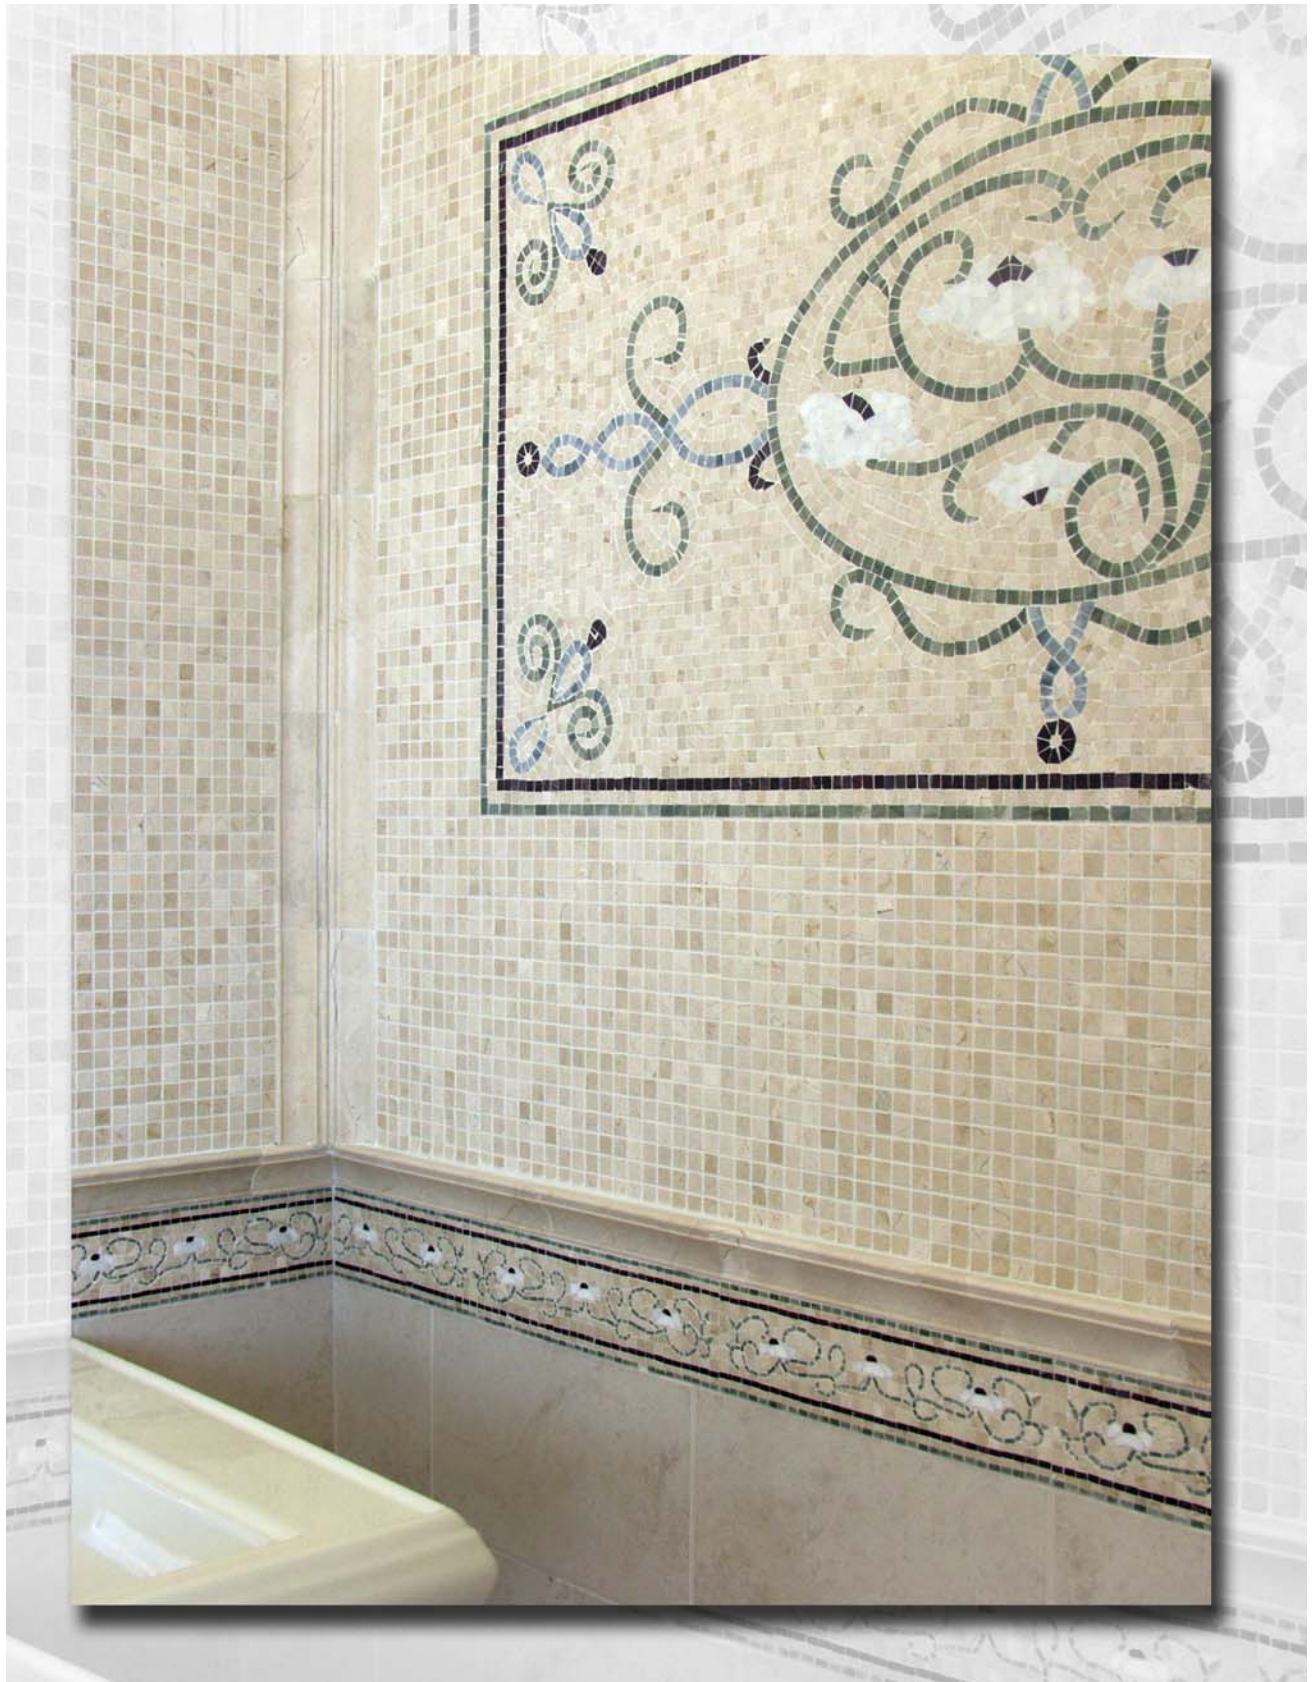

Custom Medallions and Borders Available.