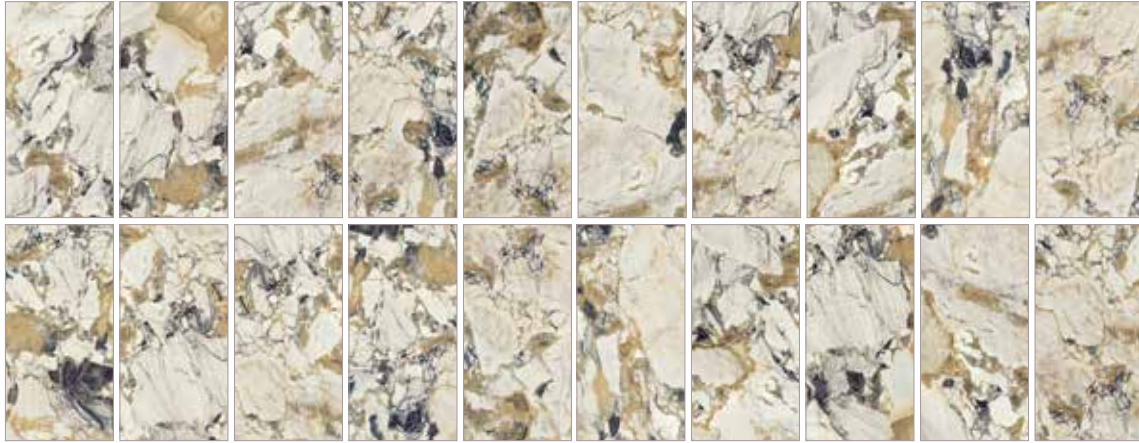

HRREVCST1/4 (M)
HRREVST1/4L (P)

Ever~Stone
SYMPHONY

Ever~Stone SYMPHONY

24"x48" (60x120cm) Tiles

6mm thickness | Polished Finish | Rectified Edge | 20 faces*

*faces are shown for visual variety. they are not intended for individual selection.