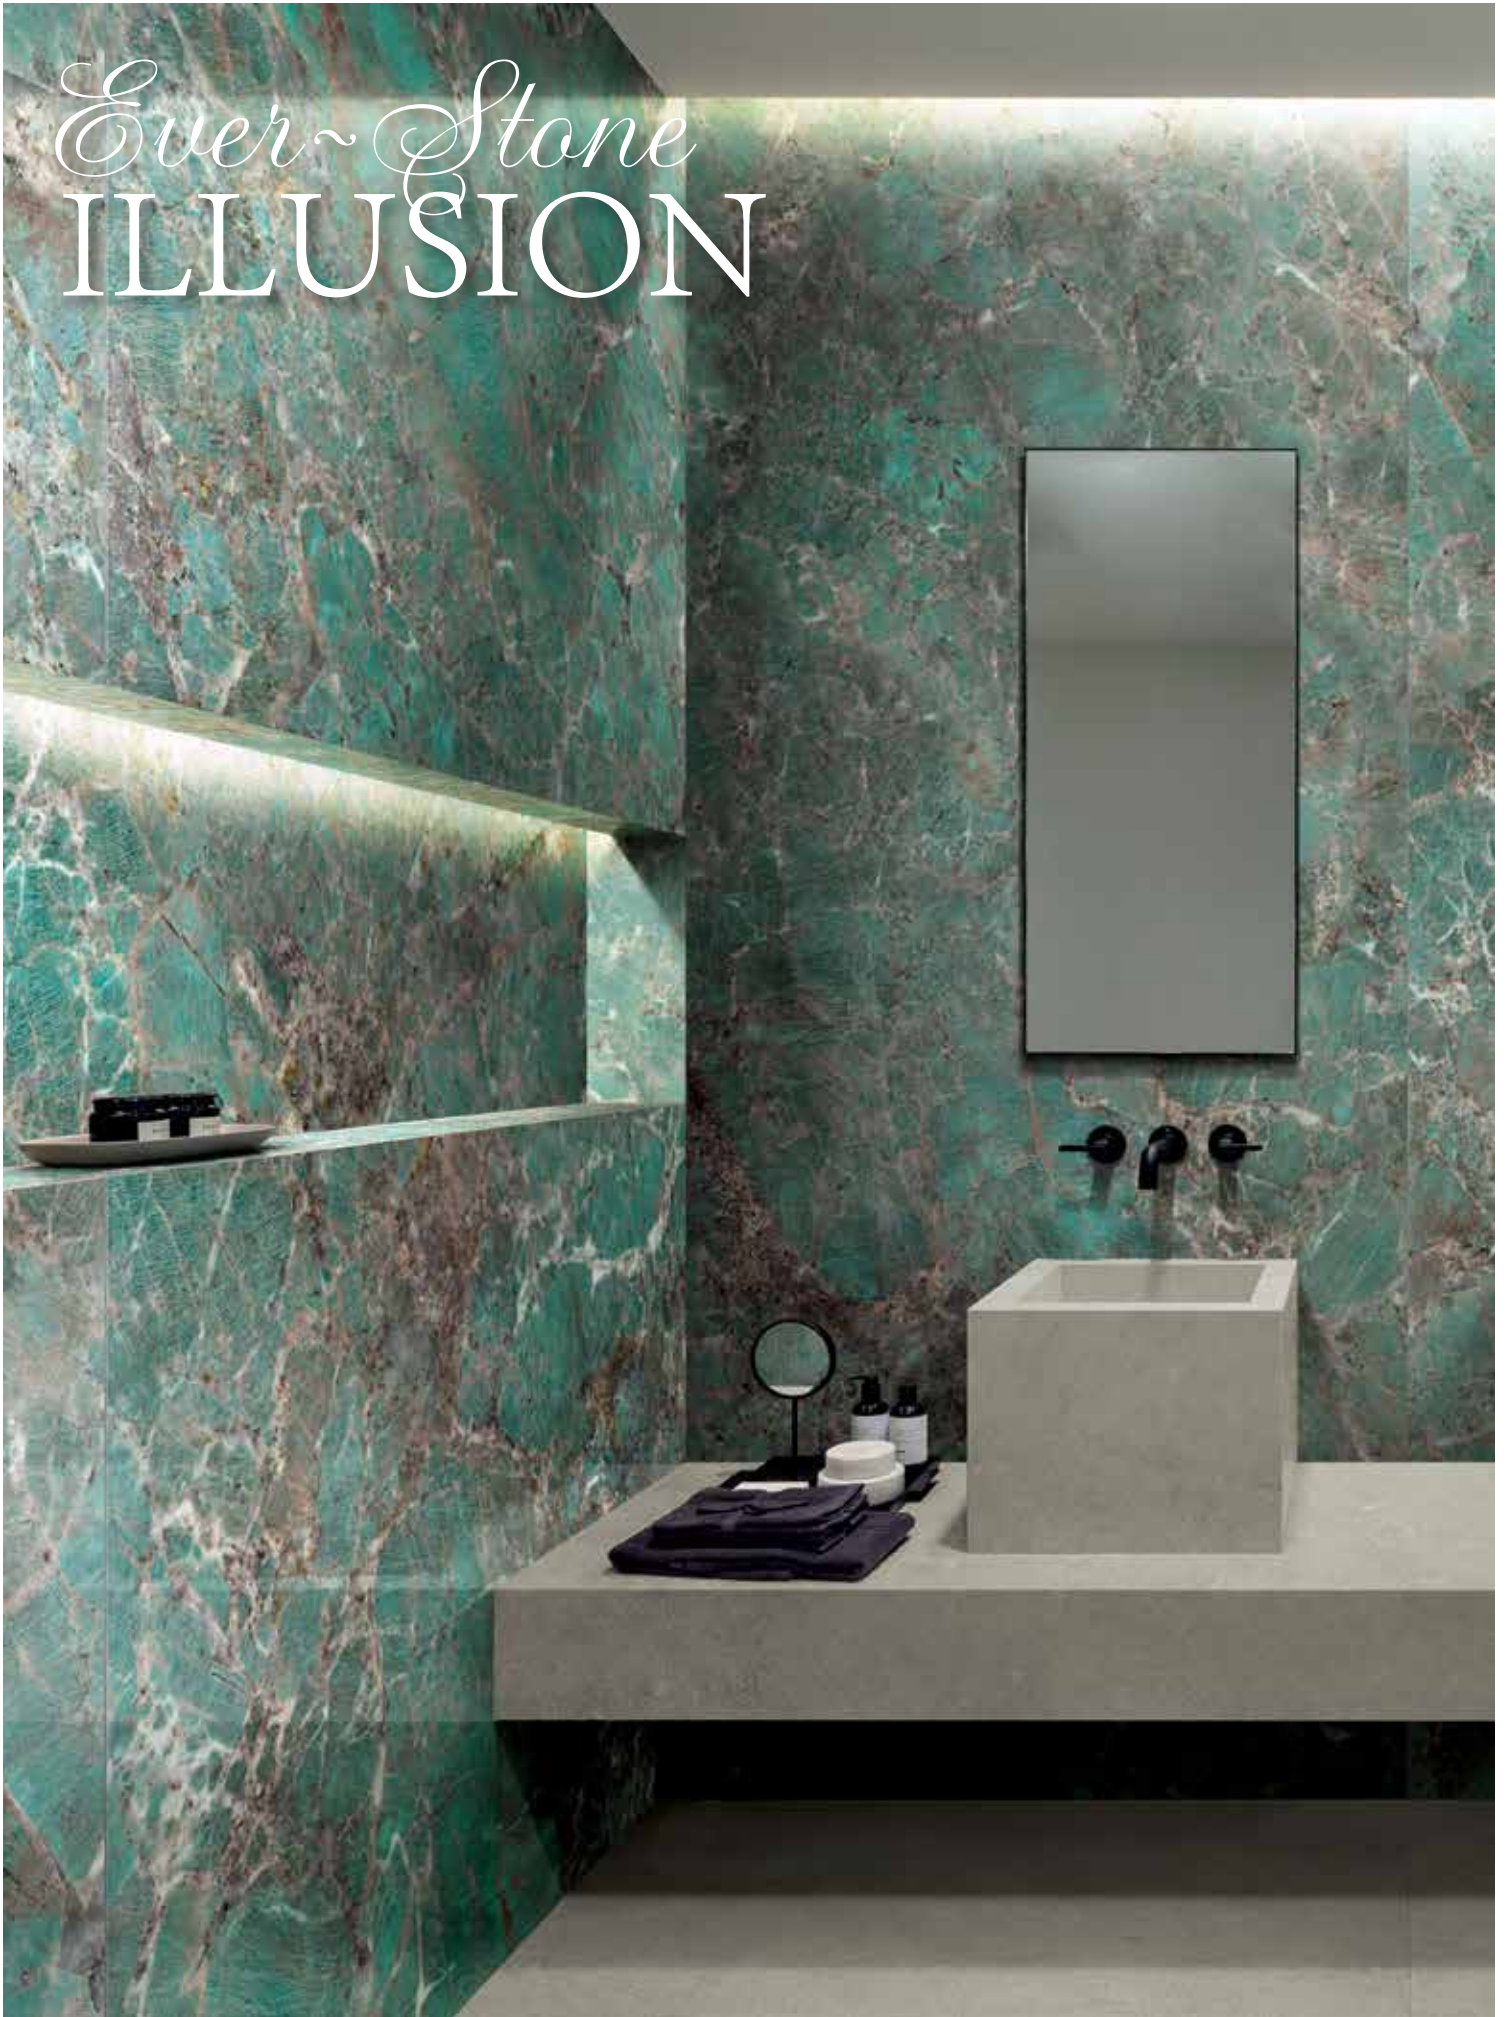

Ever~Stone
ILLUSION