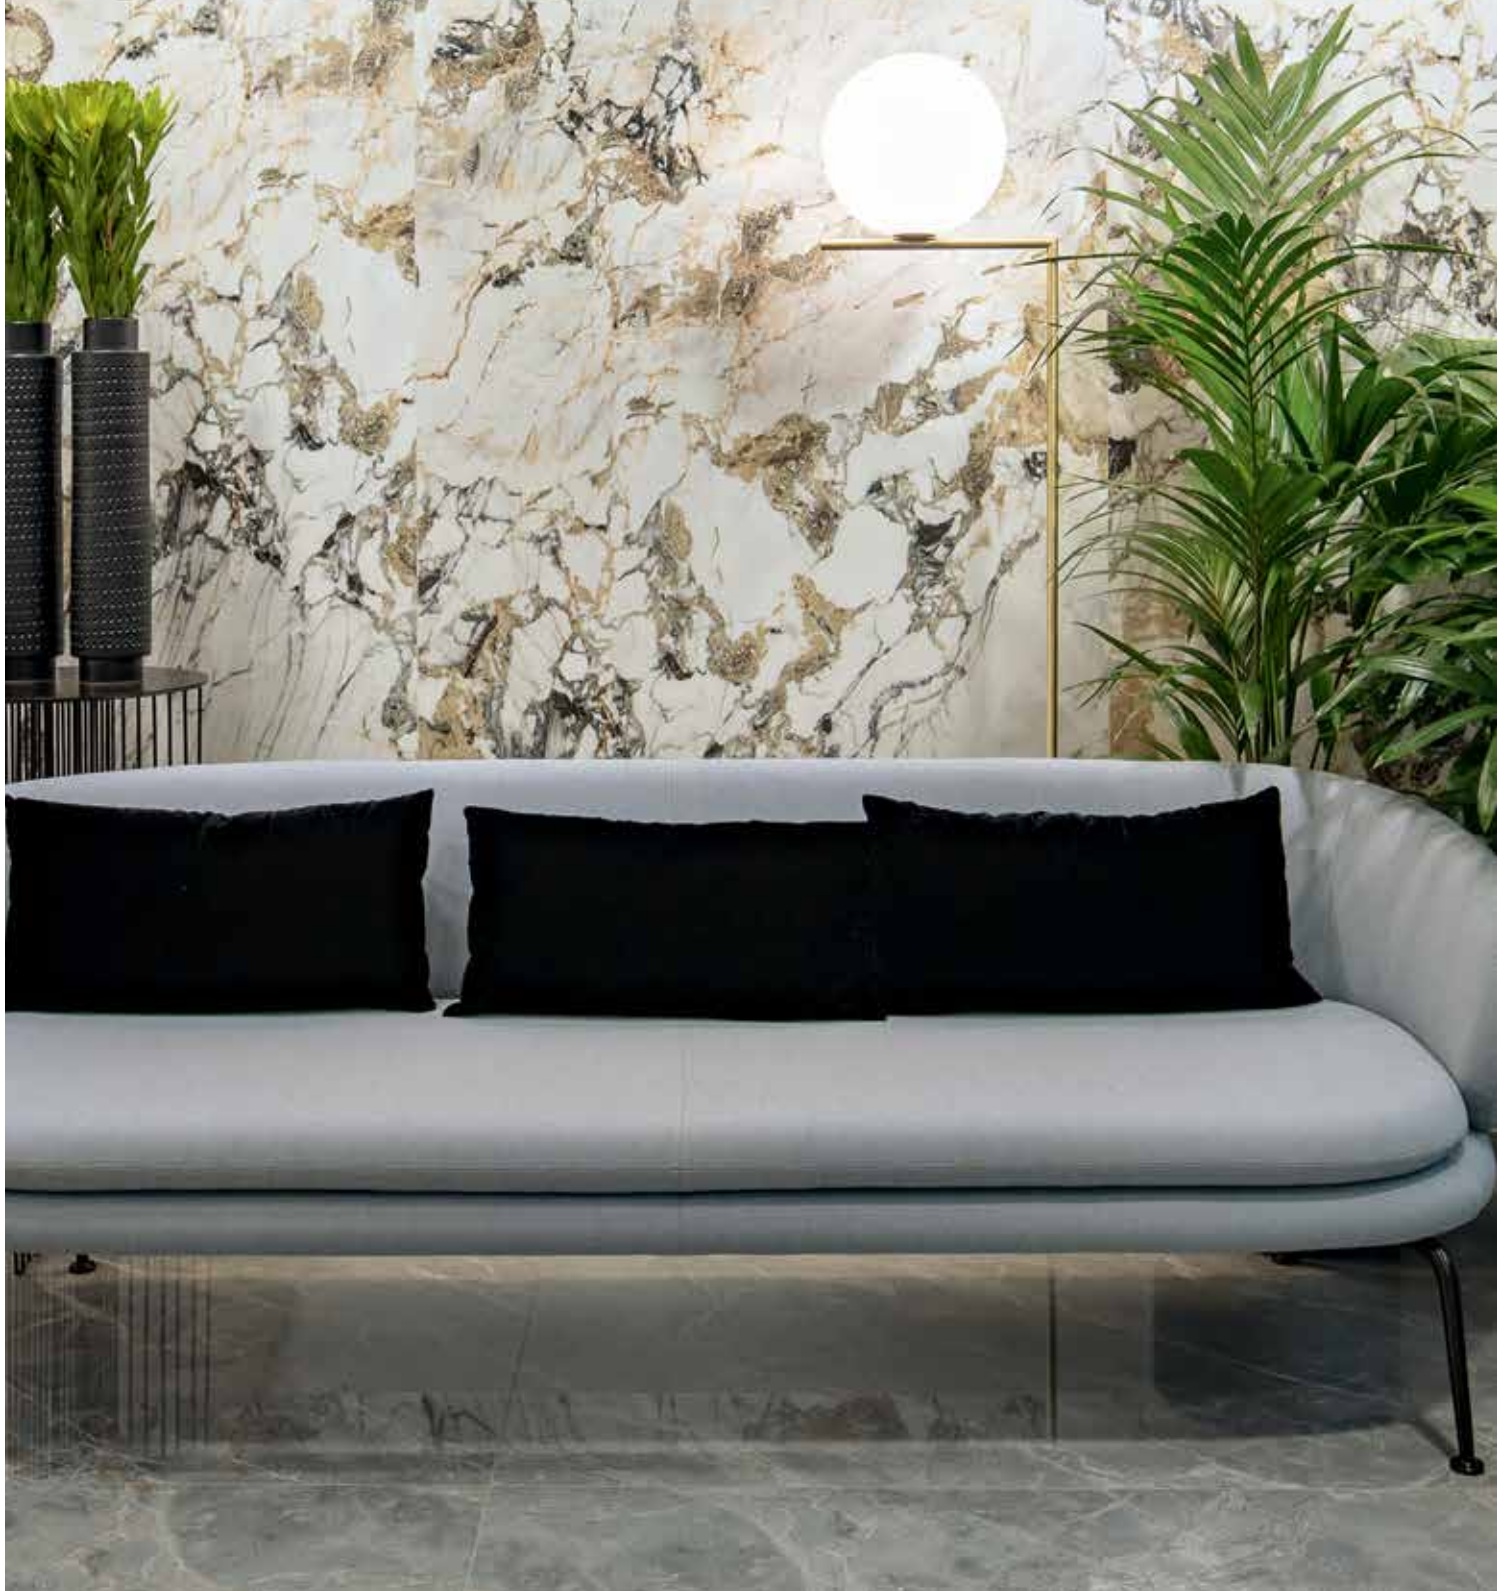

Ever~Stone
SYMPHONY