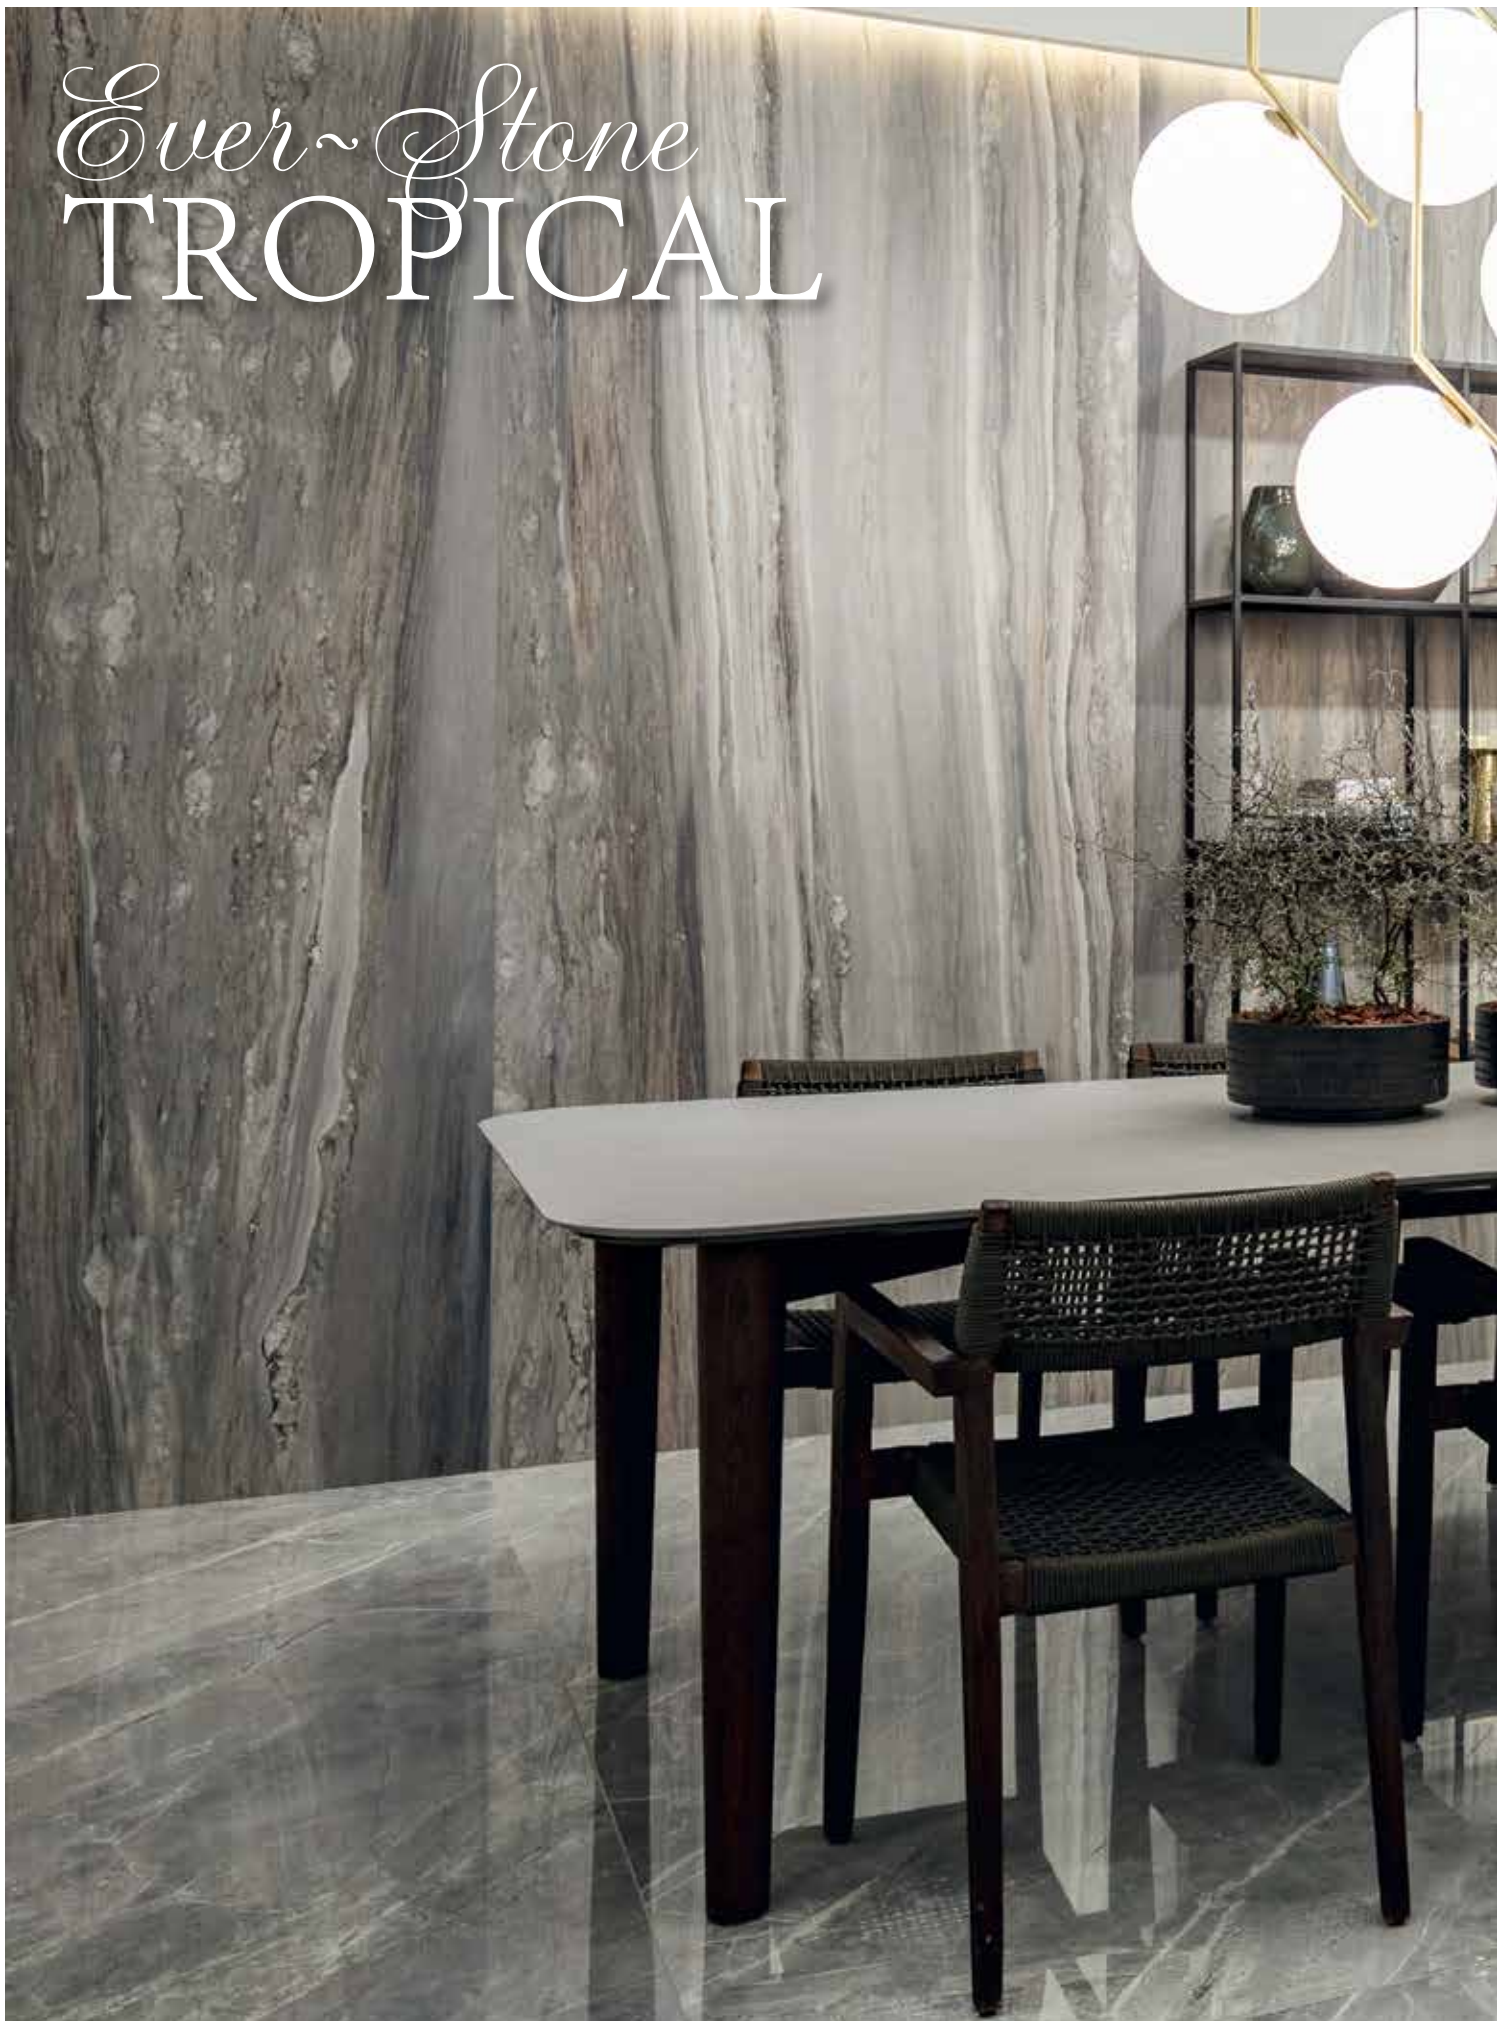

Ever~Stone
TROPICAL