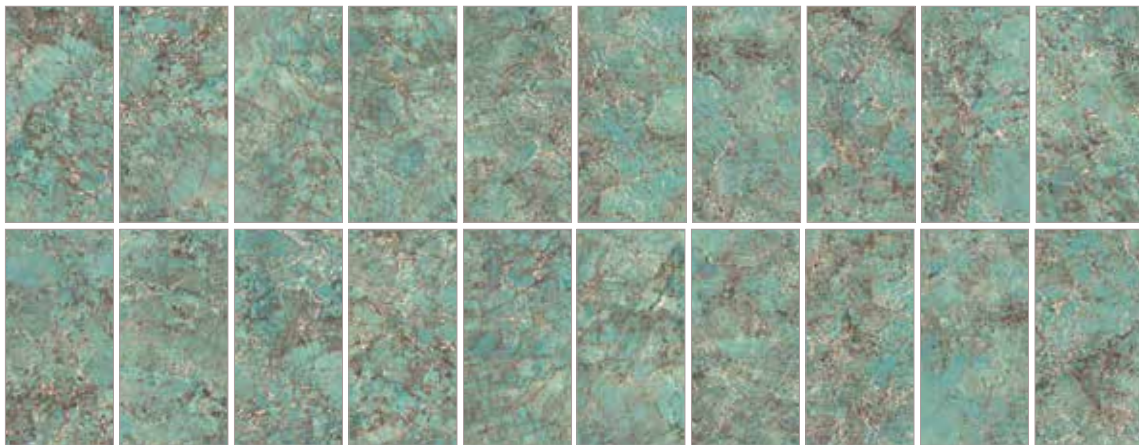

*faces are shown for visual variety. they are not intended for individual selection.

HRREVCG1/4 (M)
HRREVCG1/4L (P)

Ever~Stone
ILLUSION

Ever~Stone ILLUSION

24"x48" (60x120cm) Tiles

6mm thickness | Polished Finish | Rectified Edge | 20 faces*