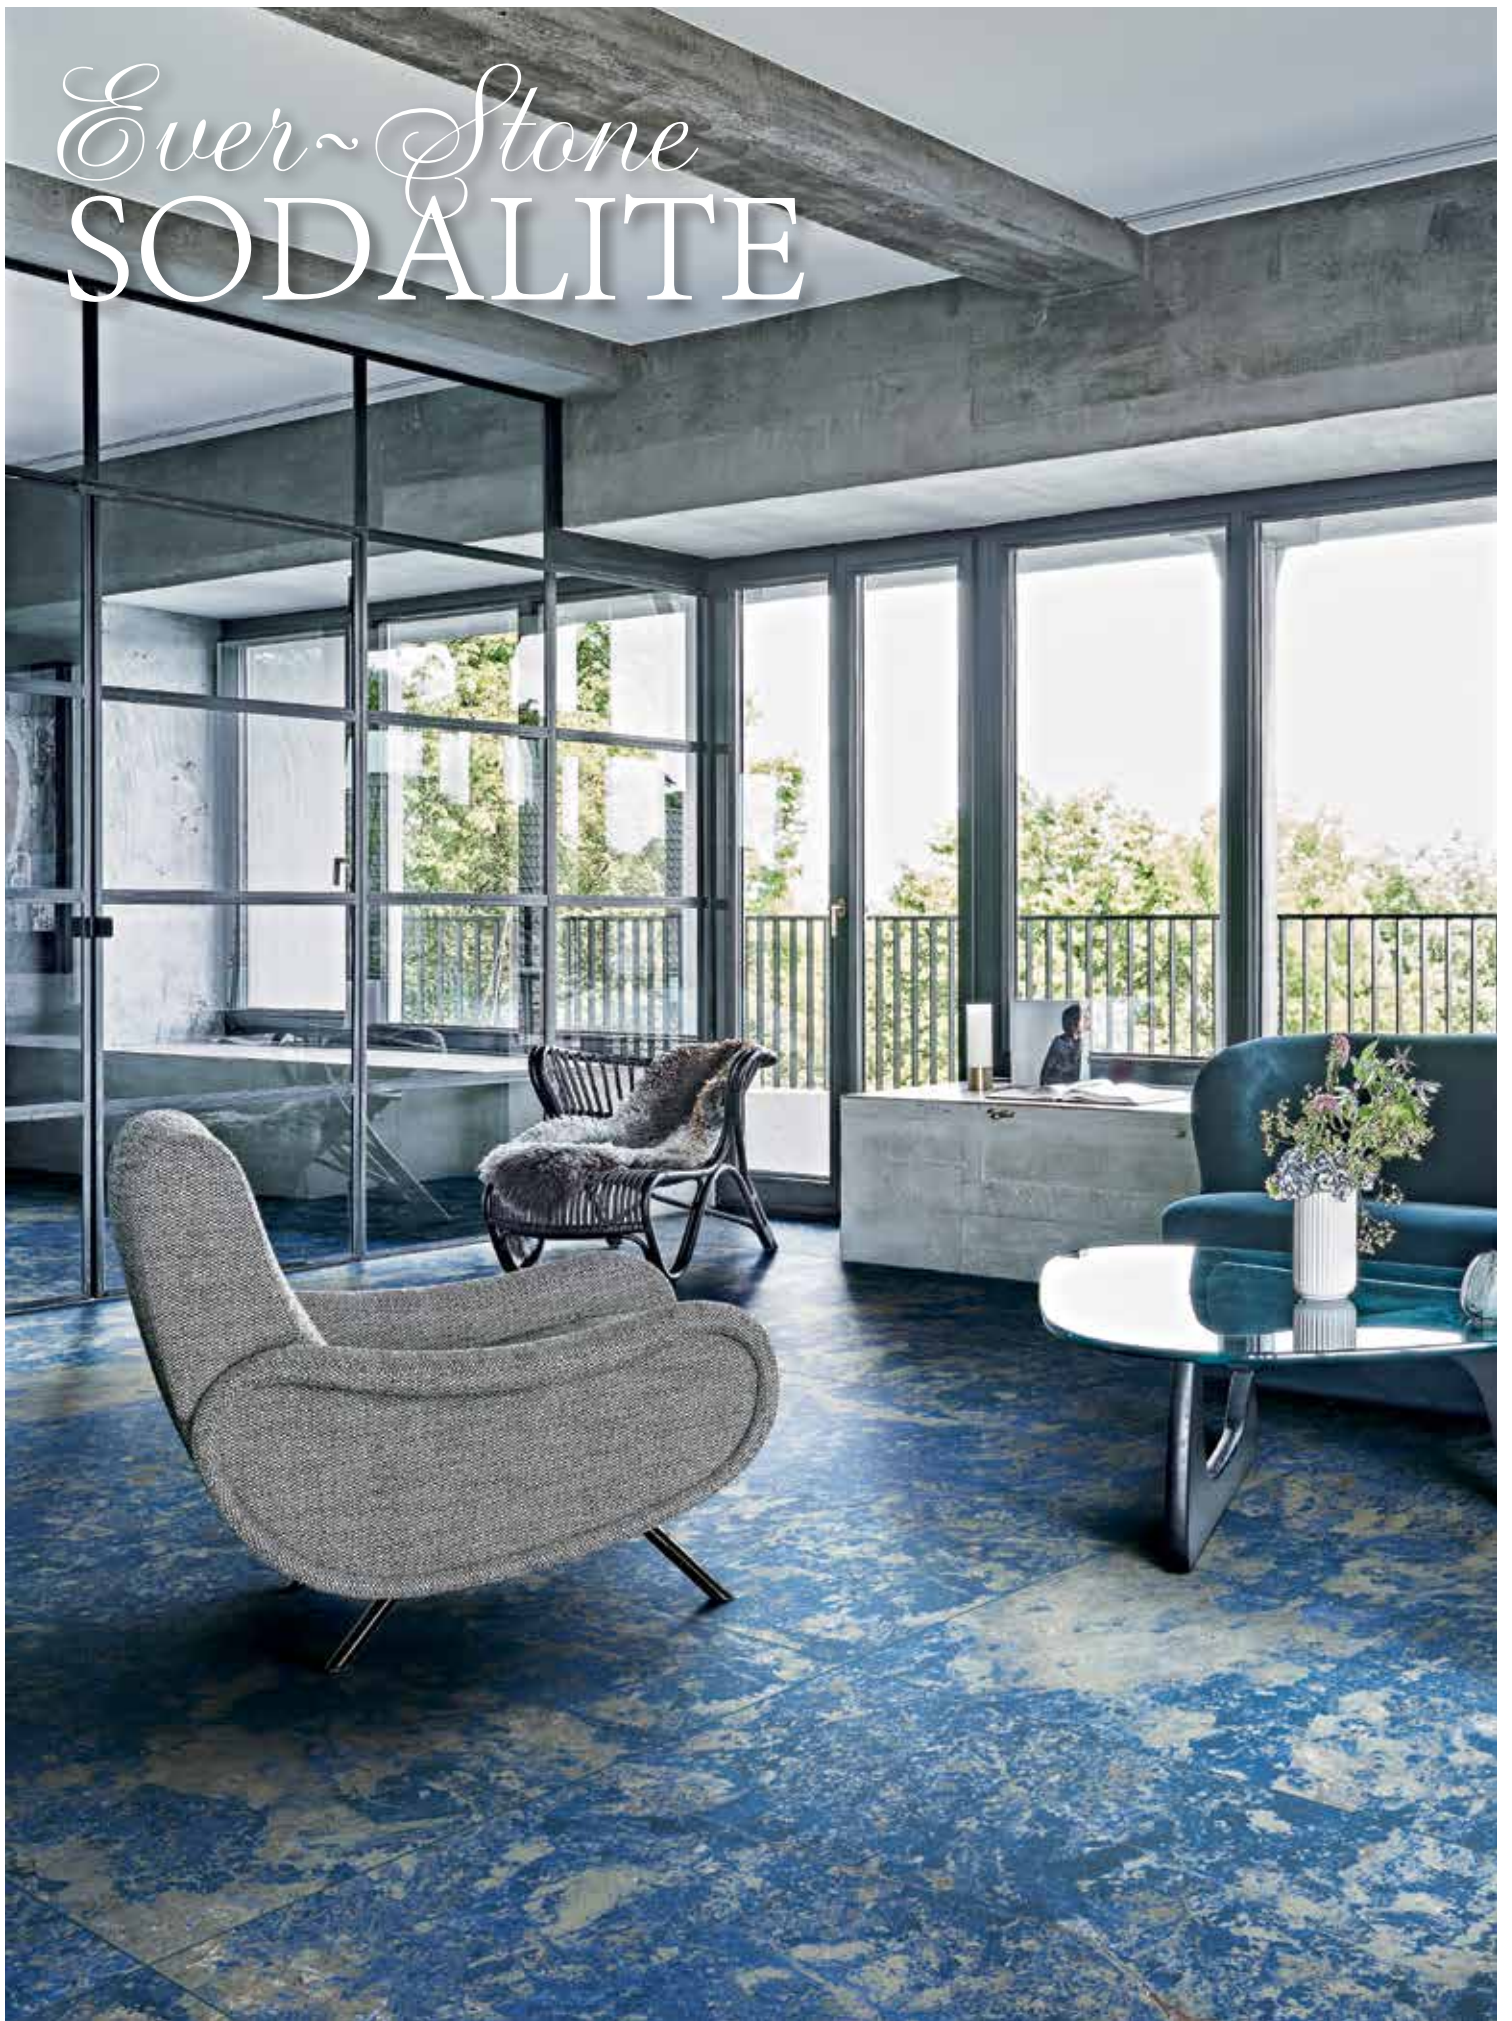

Ever~Stone
SODALITE