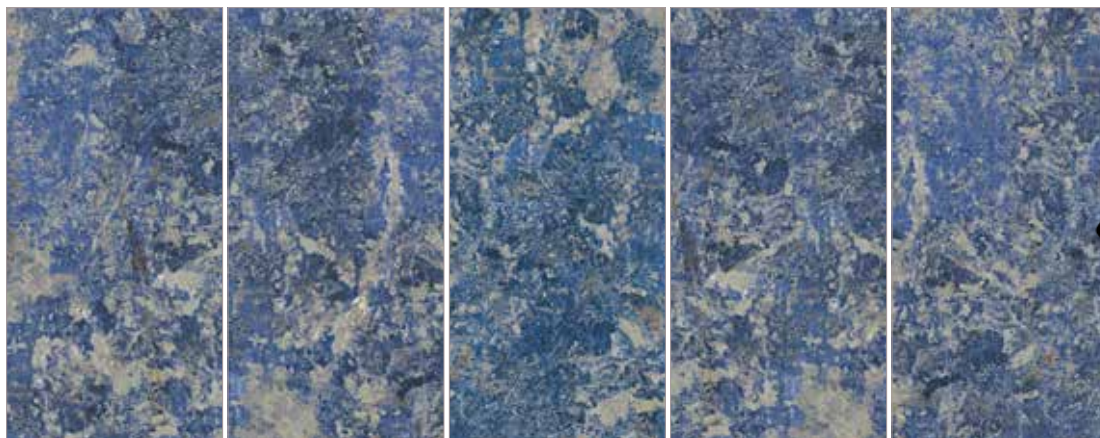

Ever~Stone SODALITE

48"x96" (120x240cm) Slabs

6mm thickness | Polished Finish | Rectified Edge | 5 faces*

*faces are shown for visual variety. they are not intended for individual selection.

HRREVS01/4L