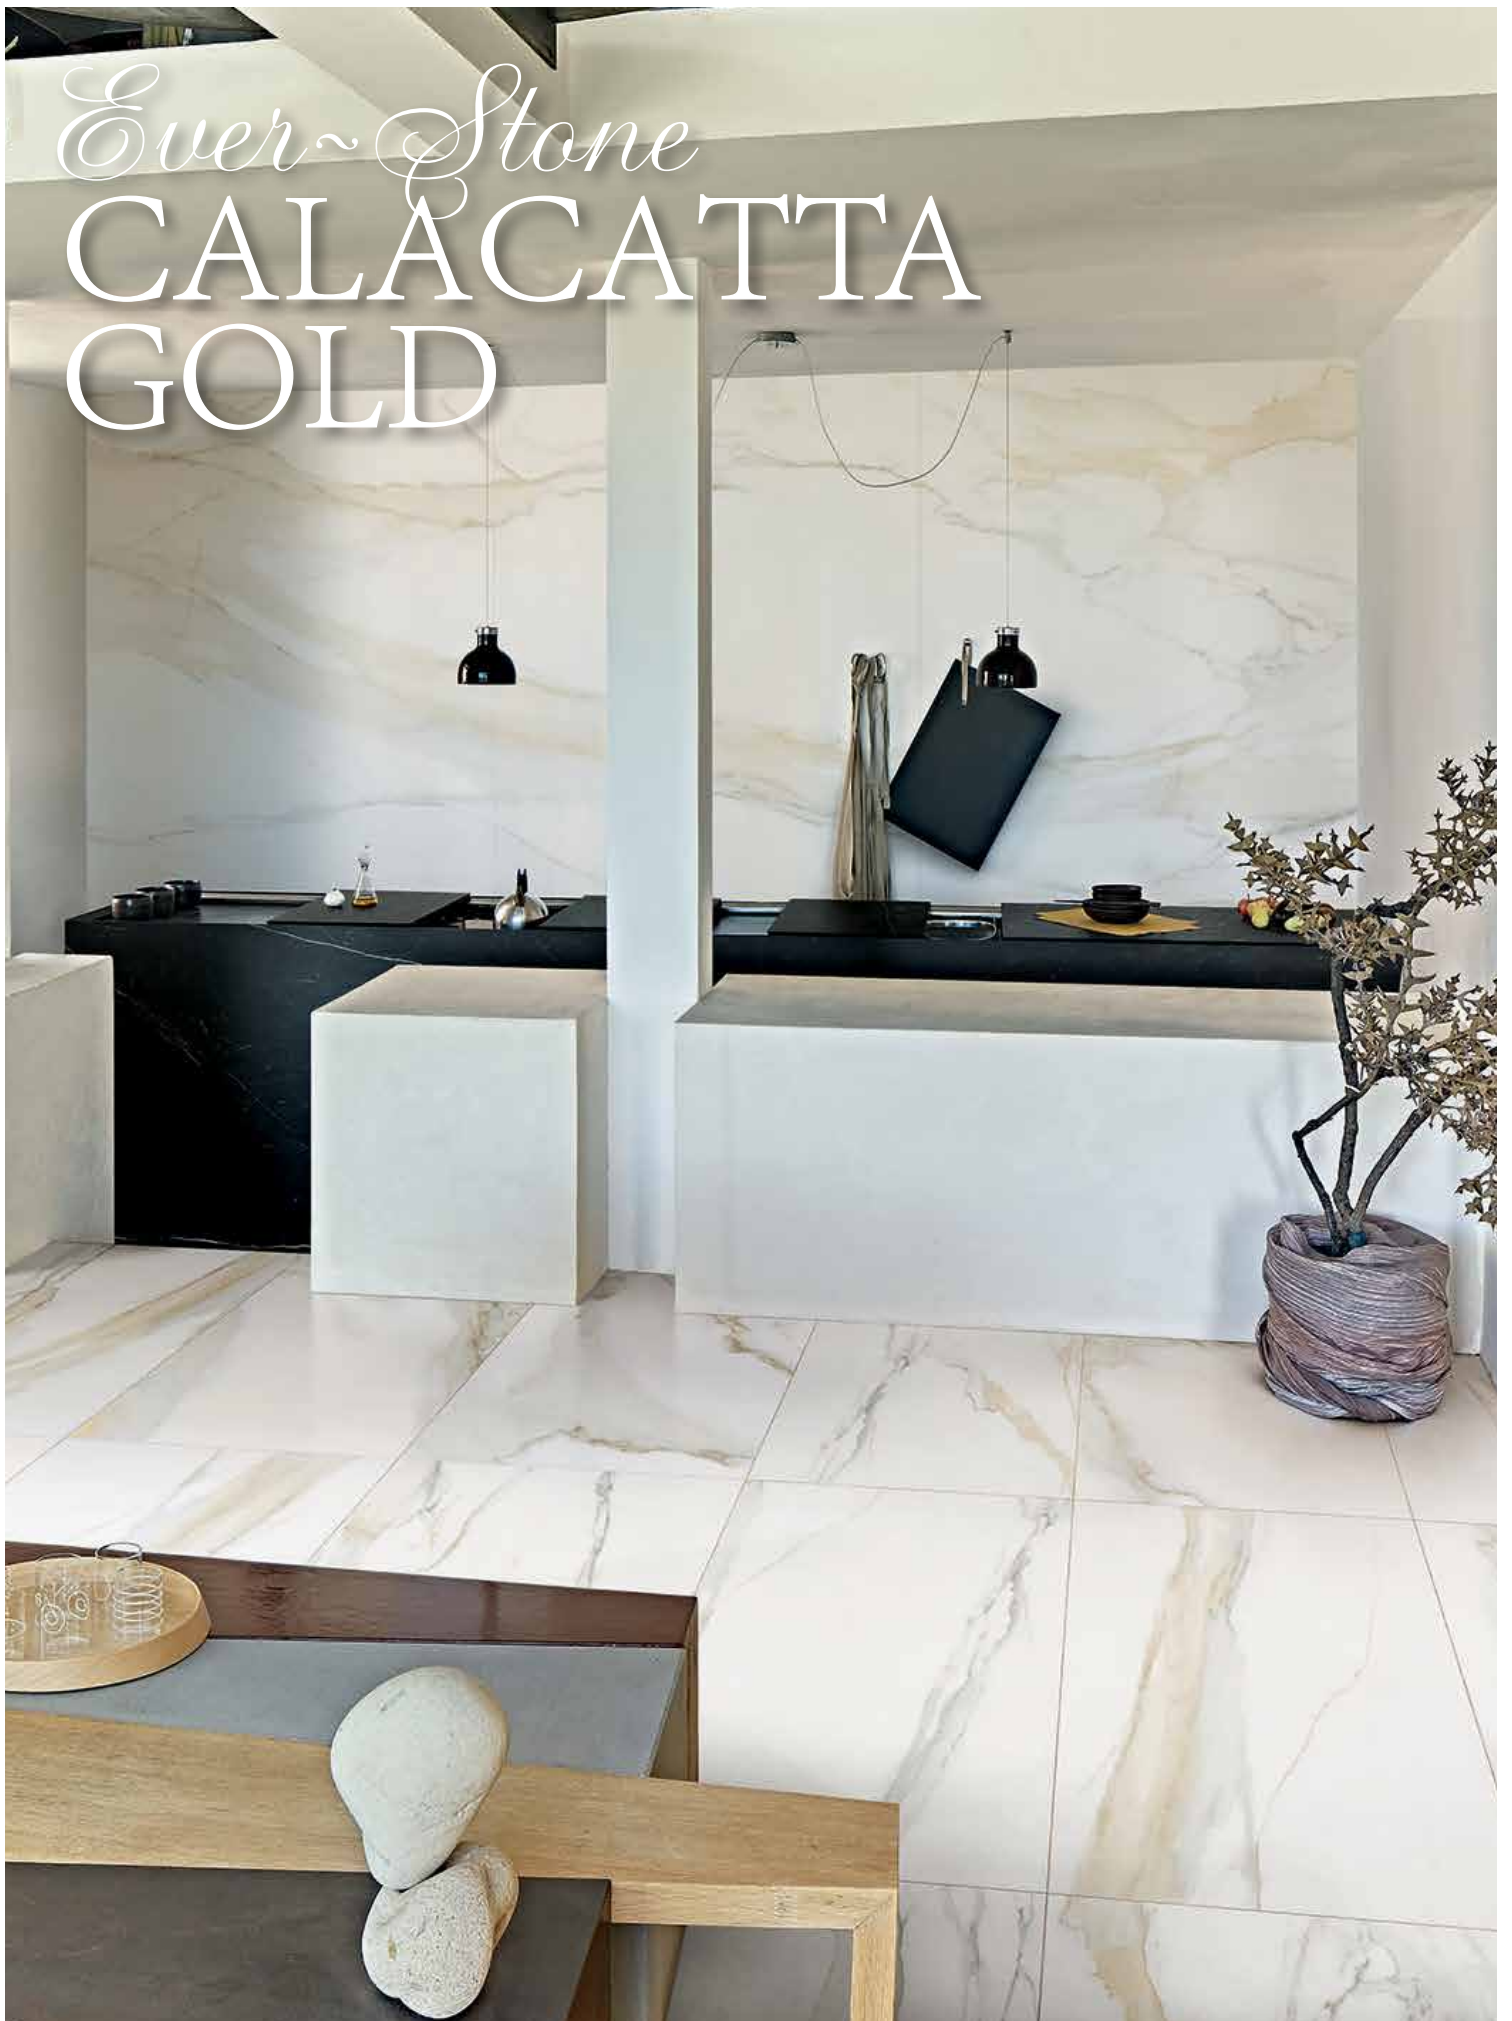

Ever-Stone

porcelain tiles + slabs

COBSA USA

NEW YORK | NEW JERSEY | MIAMI

Ever~Stone
CALACATTA
GOLD

Ever~Stone CALACATTA GOLD

24"x48" (60x120cm) Tiles

6mm thickness | Polished + Matte Finishes | Rectified Edge | 20 faces*