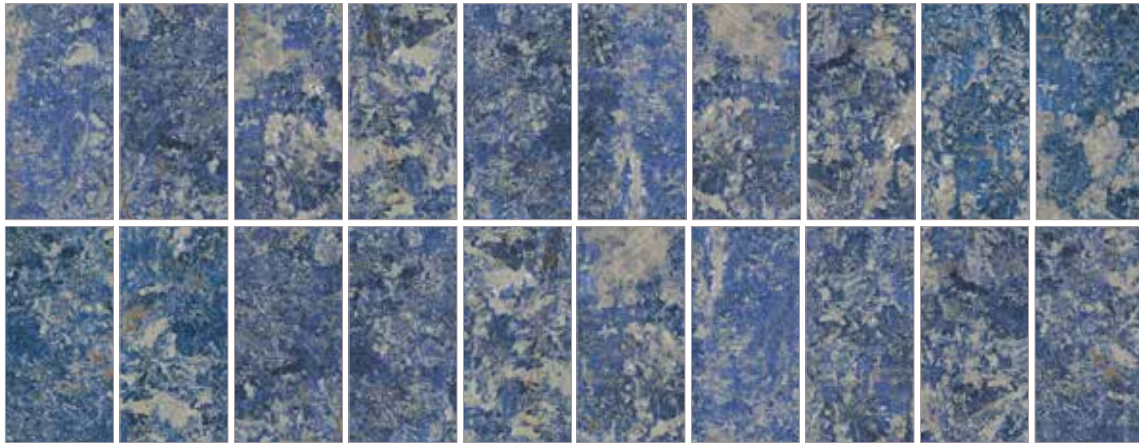

HRREVIL1/4L

Ever~Stone
SODALITE

Ever~Stone SODALITE

24"x48" (60x120cm) Tiles

6mm thickness | Polished Finish | Rectified Edge | 20 faces*

*faces are shown for visual variety. they are not intended for individual selection.