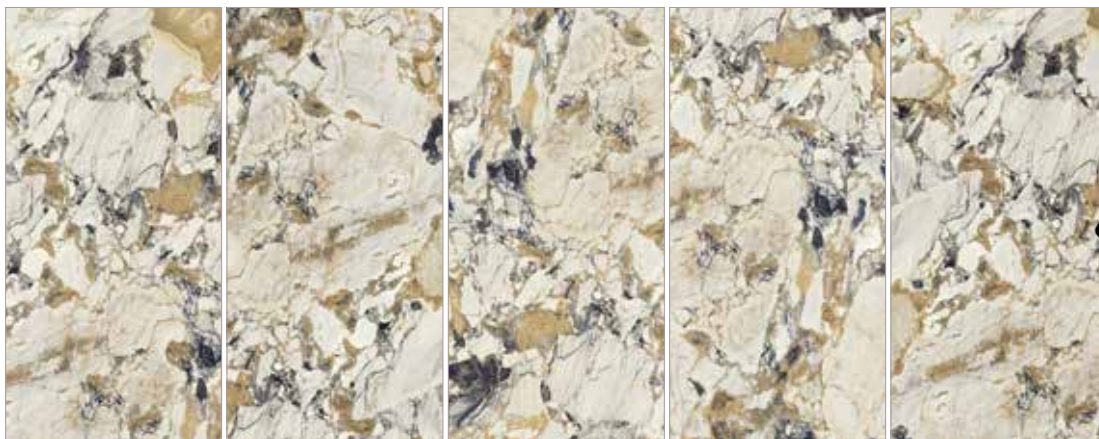

Ever~Stone SYMPHONY

48"x96" (120x240cm) Slabs

6mm thickness | Polished Finish | Rectified Edge | 5 faces*

*faces are shown for visual variety. they are not intended for individual selection.

HRREVSY1/4L