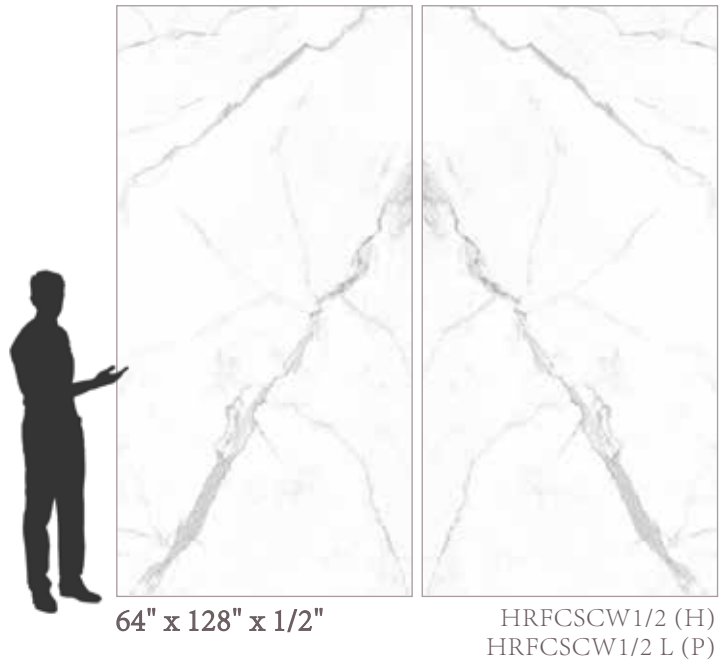

*special order (minimum qty. required)

Note: faces shown for visual variety. not intended for individual selection.