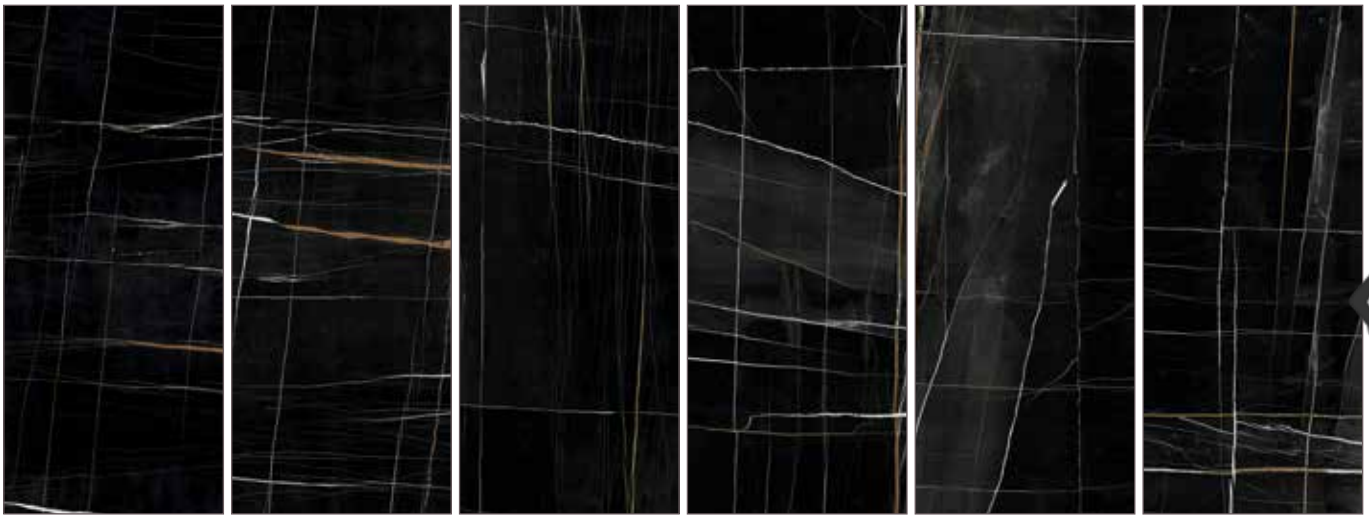

48" x 110" x 1/4"

HRFCSSN1/4 (H)
HRFCSSN1/4L (P)