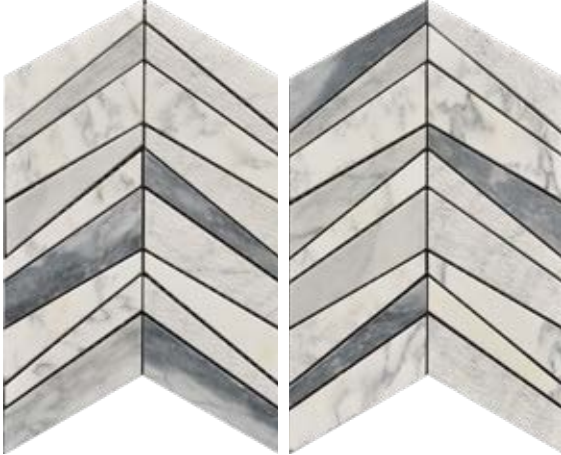

# Mixed Color Mosaics

MOSMOCBCLAPATCH

| 9x12 clark mosaic |  
*multi-surfaced + pre-treated*

MOSMOCBWESTPATCH

| 11x11 western 3D mosaic |  
*multi-surfaced + pre-treated*

MOSMOCBJADE

| 12.5x12.5 jade 3D mosaic |  
*multi-surfaced + pre-treated*

MOSMOCBAKRPATCH

*multi-surfaced  
pre-treated*

| 8x13.5 akron mosaic |  
*2 sheets / set*

MOSMOCBKAMPATCH

*multi-surfaced  
pre-treated*

| 12x12 kama mosaic |  
*2 sheets / set (A+B)*

*\*The marketing name for this product is property of CobsA-USA. This same product may be marketed under different names.\**