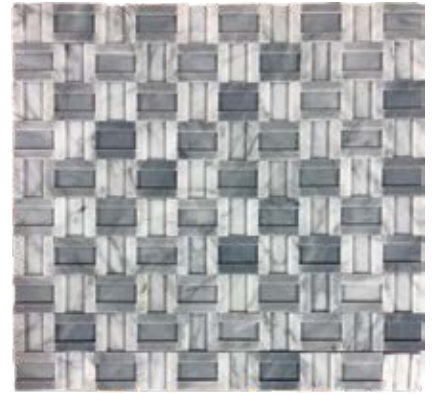

# Mixed Color Mosaics

MOSMOCBCLAPATCH

| 9x12 clark mosaic |  
*multi-surfaced + pre-treated*

MOSMOCBWESTPATCH

| 11x11 western 3D mosaic |  
*multi-surfaced + pre-treated*

MOSMOCBJADE

| 12.5x12.5 jade 3D mosaic |  
*multi-surfaced + pre-treated*

MOSMOCBAKRPATCH

*multi-surfaced  
pre-treated*

| 8x13.5 akron mosaic |  
*2 sheets / set*

MOSMOCBKAMPATCH

*multi-surfaced  
pre-treated*

| 12x12 kama mosaic |  
*2 sheets / set (A+B)*

*\*The marketing name for this product is property of CobsA-USA. This same product may be marketed under different names.\**