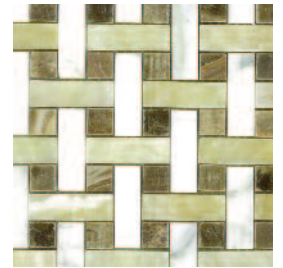

MAR CAGO 12

| 12 x 12 |

\*

MAR CAGO 1224

| 12 x 24 |

BASKETWEAVE

Honey Onyx Dot

MOS MOCG WEAVE LGP

large | 2 x 3 1/4 |

Honey Onyx / Cafe Onyx Dot

MOS MOCG WEAVE THP

thin | 1 3/4 x 7/8 |

MOS MOCG 5/8 P

| 5/8 x 5/8 |

MOS MOCG HERP

herringbone | 1 1/4 x 2 1/2 |