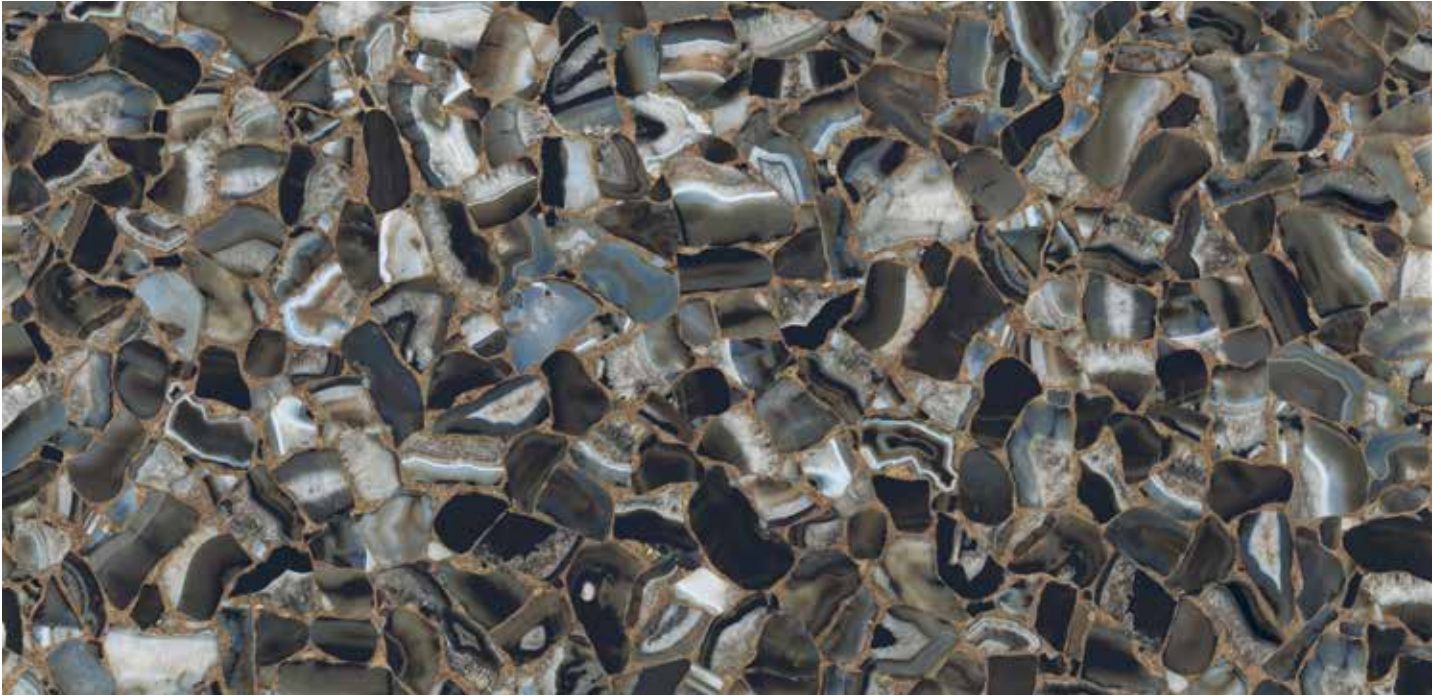

AGATA Black

60" x 120" x 1/4" | Bright Finish | 1 Face | HRIAGBK1/4L

*special order sizes: 60"x60", 30"x60", 30"x30", 15"x30"

(6-8 weeks lead time. minimum qty. required.)