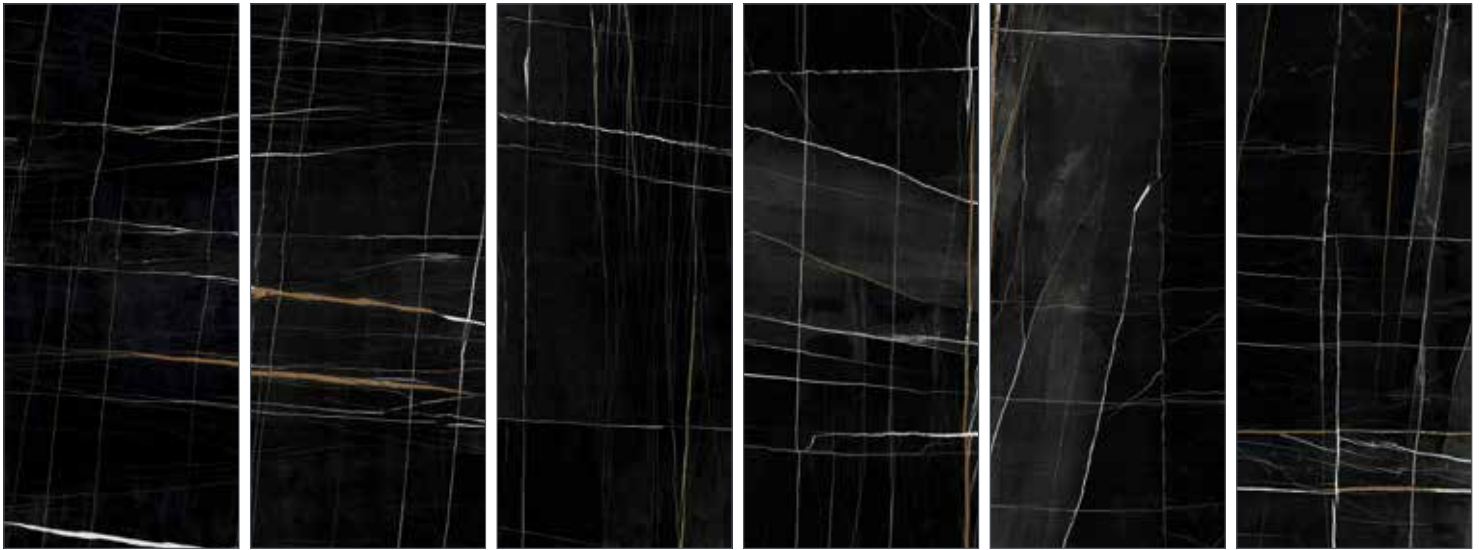

CLASSIC STONE Sahara Noir

48" x 110" x 1/4" | Polished | 6 faces | HRF CSSN1/4L