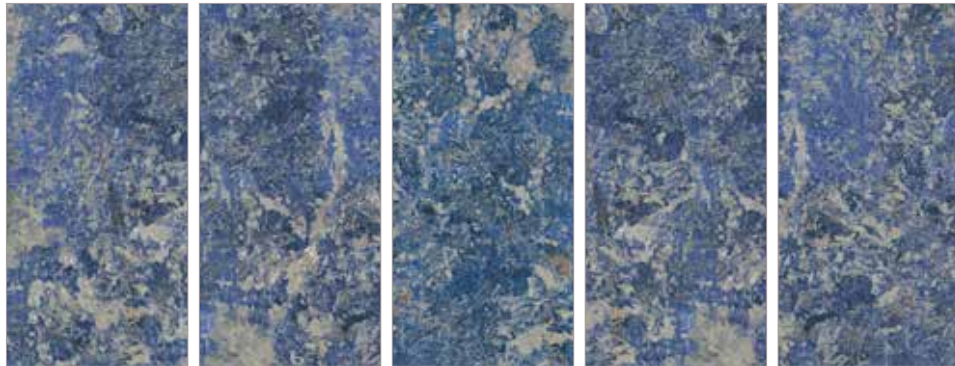

EVER-STONE Sodalite

48" x 96" x 1/4" | Polished | 5 faces | HRREVSO1/4L