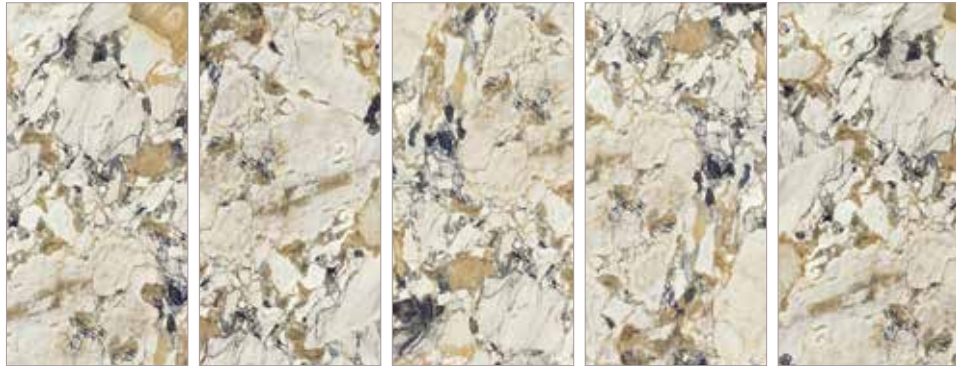

EVER-STONE *Symphony*

48" x 96" x 1/4" | Polished | 5 faces | HRREVSY1/4L